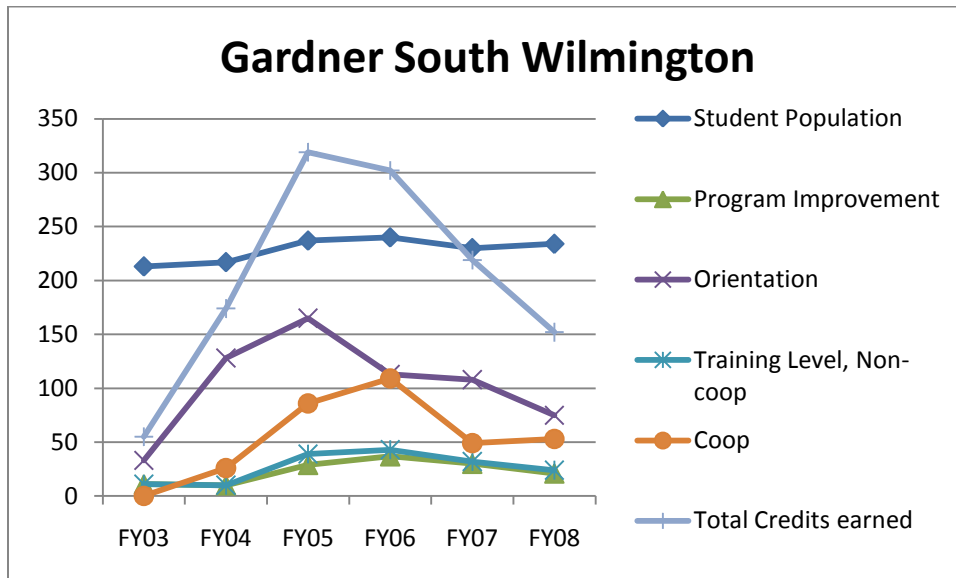

GAVC

Wilco

Reed Cluster

Coal City

Gardner South Wilmington

Joliet Central

Joliet West

Lemont

Bolingbrook

Romeoville

Lockport

Minooka

Morris

Lincoln-Way Central

Lincoln-Way East

Plainfield Central