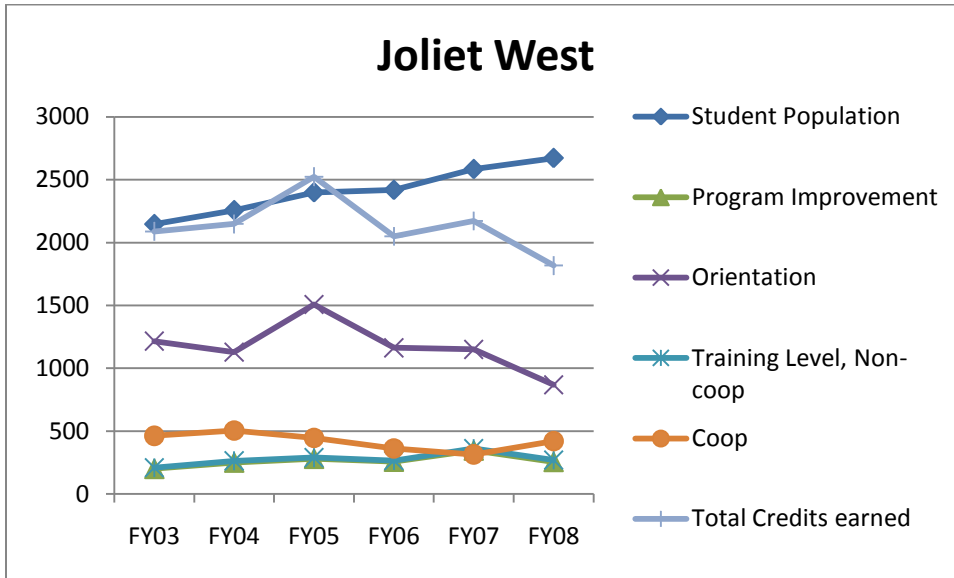

GAVC

Wilco

Reed Cluster

Coal City

Gardner South Wilmington

Joliet Central

Joliet West

Lemont

Bolingbrook

Romeoville

Lockport

Minooka

Morris

Lincoln-Way Central

Lincoln-Way East

Plainfield Central